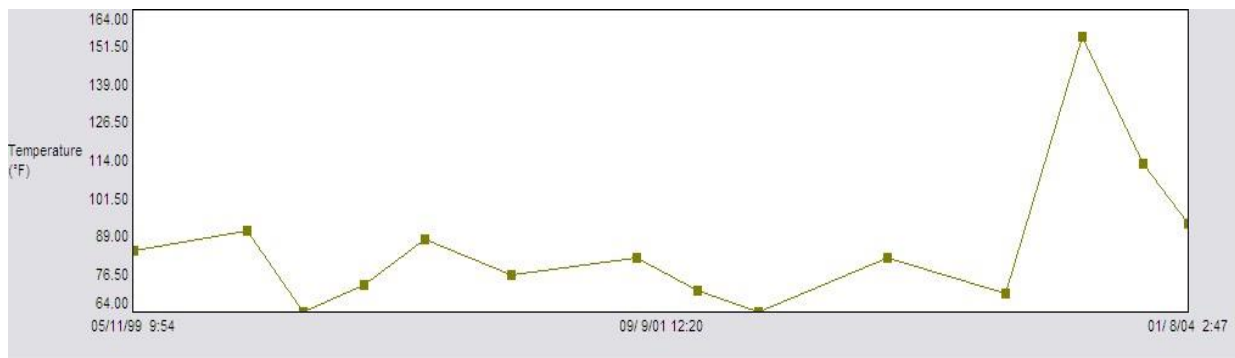

We also can provide temperature trending for any / each of the bearing points that are included in our route data. This is accomplished using an infrared temperature gun and recording the bearing's surface temperature into the database so that it can be trended. This data offers the analyst an additional tool to assist in making a proper diagnosis of the bearing and machine condition.