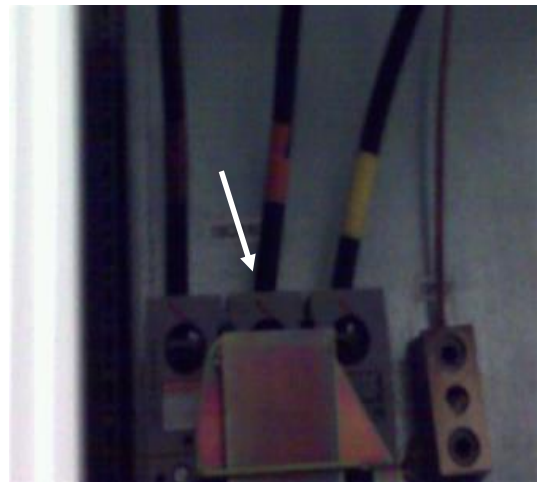

Machine Diagnostics Incorporated
PO Box 1003 Americus, Georgia 31709
229-924-3030 fax 229-924-1222

Infrared Services

MDI offers *Infrared Thermography* for your electrical panels /switchgear. We recommend having this service performed bi-annually because of the dangers, damage and expense that can occur due to faulty electrical connections and switchgear.

We also can provide temperature trending for any / each of the bearing points that are included in our route data. This is accomplished using an infrared temperature gun and recording the bearing's surface temperature into the database so that it can be trended. This data offers the analyst an additional tool to assist in making a proper diagnosis of the bearing and machine condition.