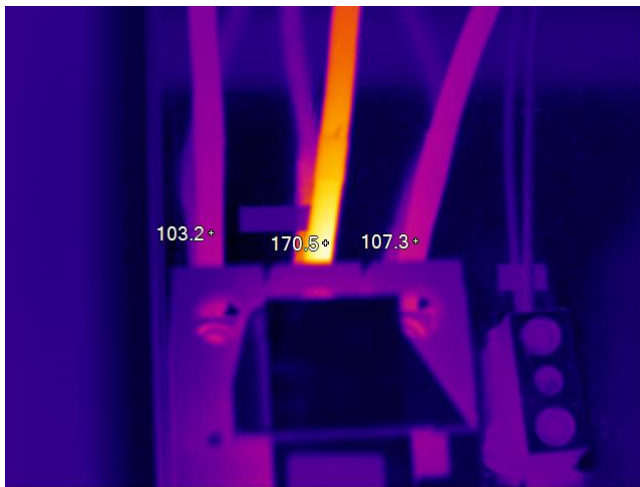

We also can provide temperature trending for any / each of the bearing points that are included in our route data. This is accomplished using an infrared temperature gun and recording the bearing's surface temperature into the database so that it can be trended. This data offers the analyst an additional tool to assist in making a proper diagnosis of the bearing and machine condition.